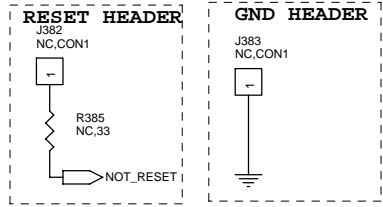

CIMAX & CAM : XX201 ~

CPU : XX301 ~

SDRAM : XX371 ~

FLASH : XX381 ~

STRAP PIN

5-4,2-1==>Write Mode
6-5,3-2==>Booting Mode

SCART : XX751 ~

FILTER : XX701 ~

- 1. SCART_PDN : LOW=STAN-BY , HIGH= AK4702 ACTIVE
- 2. 0/12V : LOW=0V, HIGH=12V

SPDIF : XX771 ~

RCA & 0/12V: XX781 ~

RF_MOD : XX801 ~