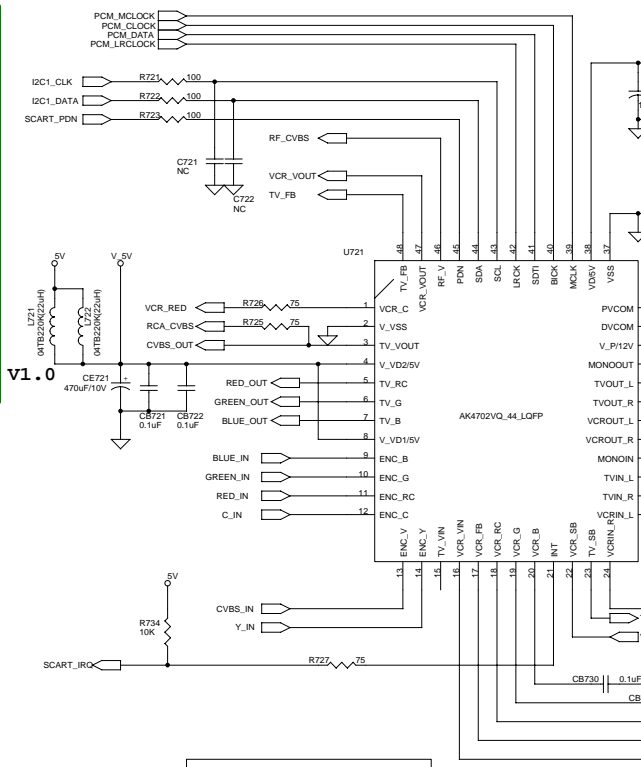

CIMAX & CAM : XX201 ~

CPU : XX301 ~

SDRAM : XX371 ~

FLASH : XX381 ~

STRAP PIN

5-4,2-1==>Write Mode
6-5,3-2==>Booting Mode

SCART : XX751 ~

FILTER : XX701 ~

- 1. SCART_PDN : LOW=STAN-BY , HIGH= AK4702 ACTIVE
- 2. 0/12V : LOW=0V, HIGH=12V

SPDIF : XX771 ~

RCA & 0/12V: XX781 ~

RF_MOD : XX801 ~