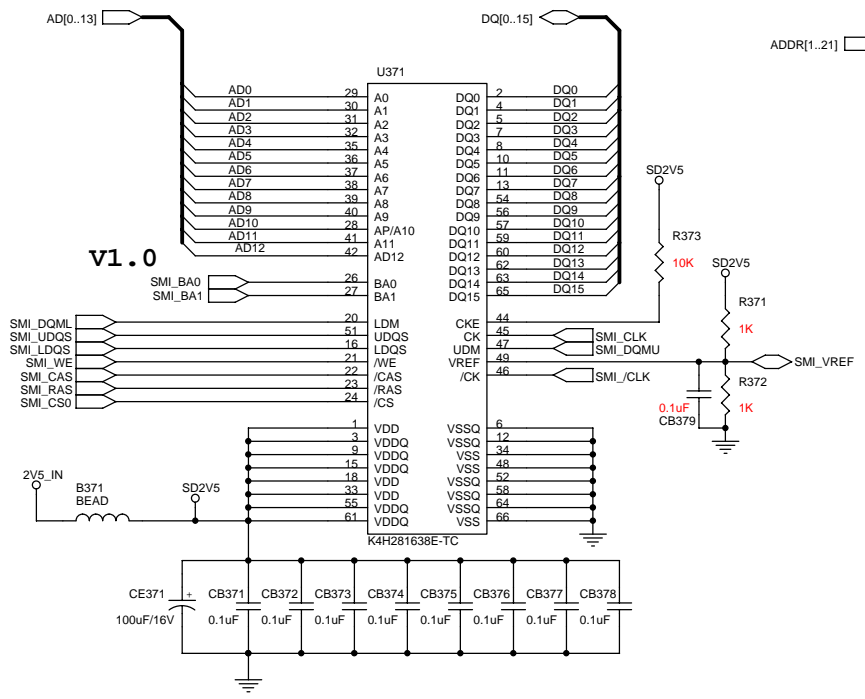

CIMAX & CAM : XX201 ~

CPU : XX301 ~

SDRAM : XX371 ~

FLASH : XX381 ~

STRAP PIN

5-4,2-1==>Write Mode
6-5,3-2==>Booting Mode

SCART : XX751 ~

FILTER : XX701 ~

- 1. SCART_PDN : LOW=STAN-BY , HIGH= AK4702 ACTIVE
- 2. 0/12V : LOW=0V, HIGH=12V

SPDIF : XX771 ~

RCA & 0/12V: XX781 ~

RF_MOD : XX801 ~