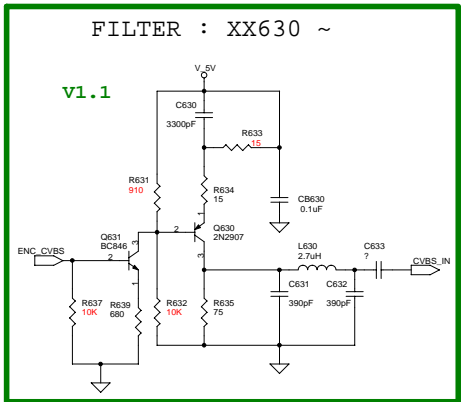

CIMAX & CAM : XX201 ~

CPU : XX301 ~

SDRAM : XX371 ~

FLASH : XX381 ~

STRAP PIN

5-4,2-1==>Write Mode
6-5,3-2==>Booting Mode

SCART : XX751 ~

FILTER : XX701 ~

- 1. SCART_PDN : LOW=STAN-BY , HIGH= AK4702 ACTIVE
- 2. 0/12V : LOW=0V, HIGH=12V

SPDIF : XX771 ~

RCA & 0/12V: XX781 ~

RF_MOD : XX801 ~