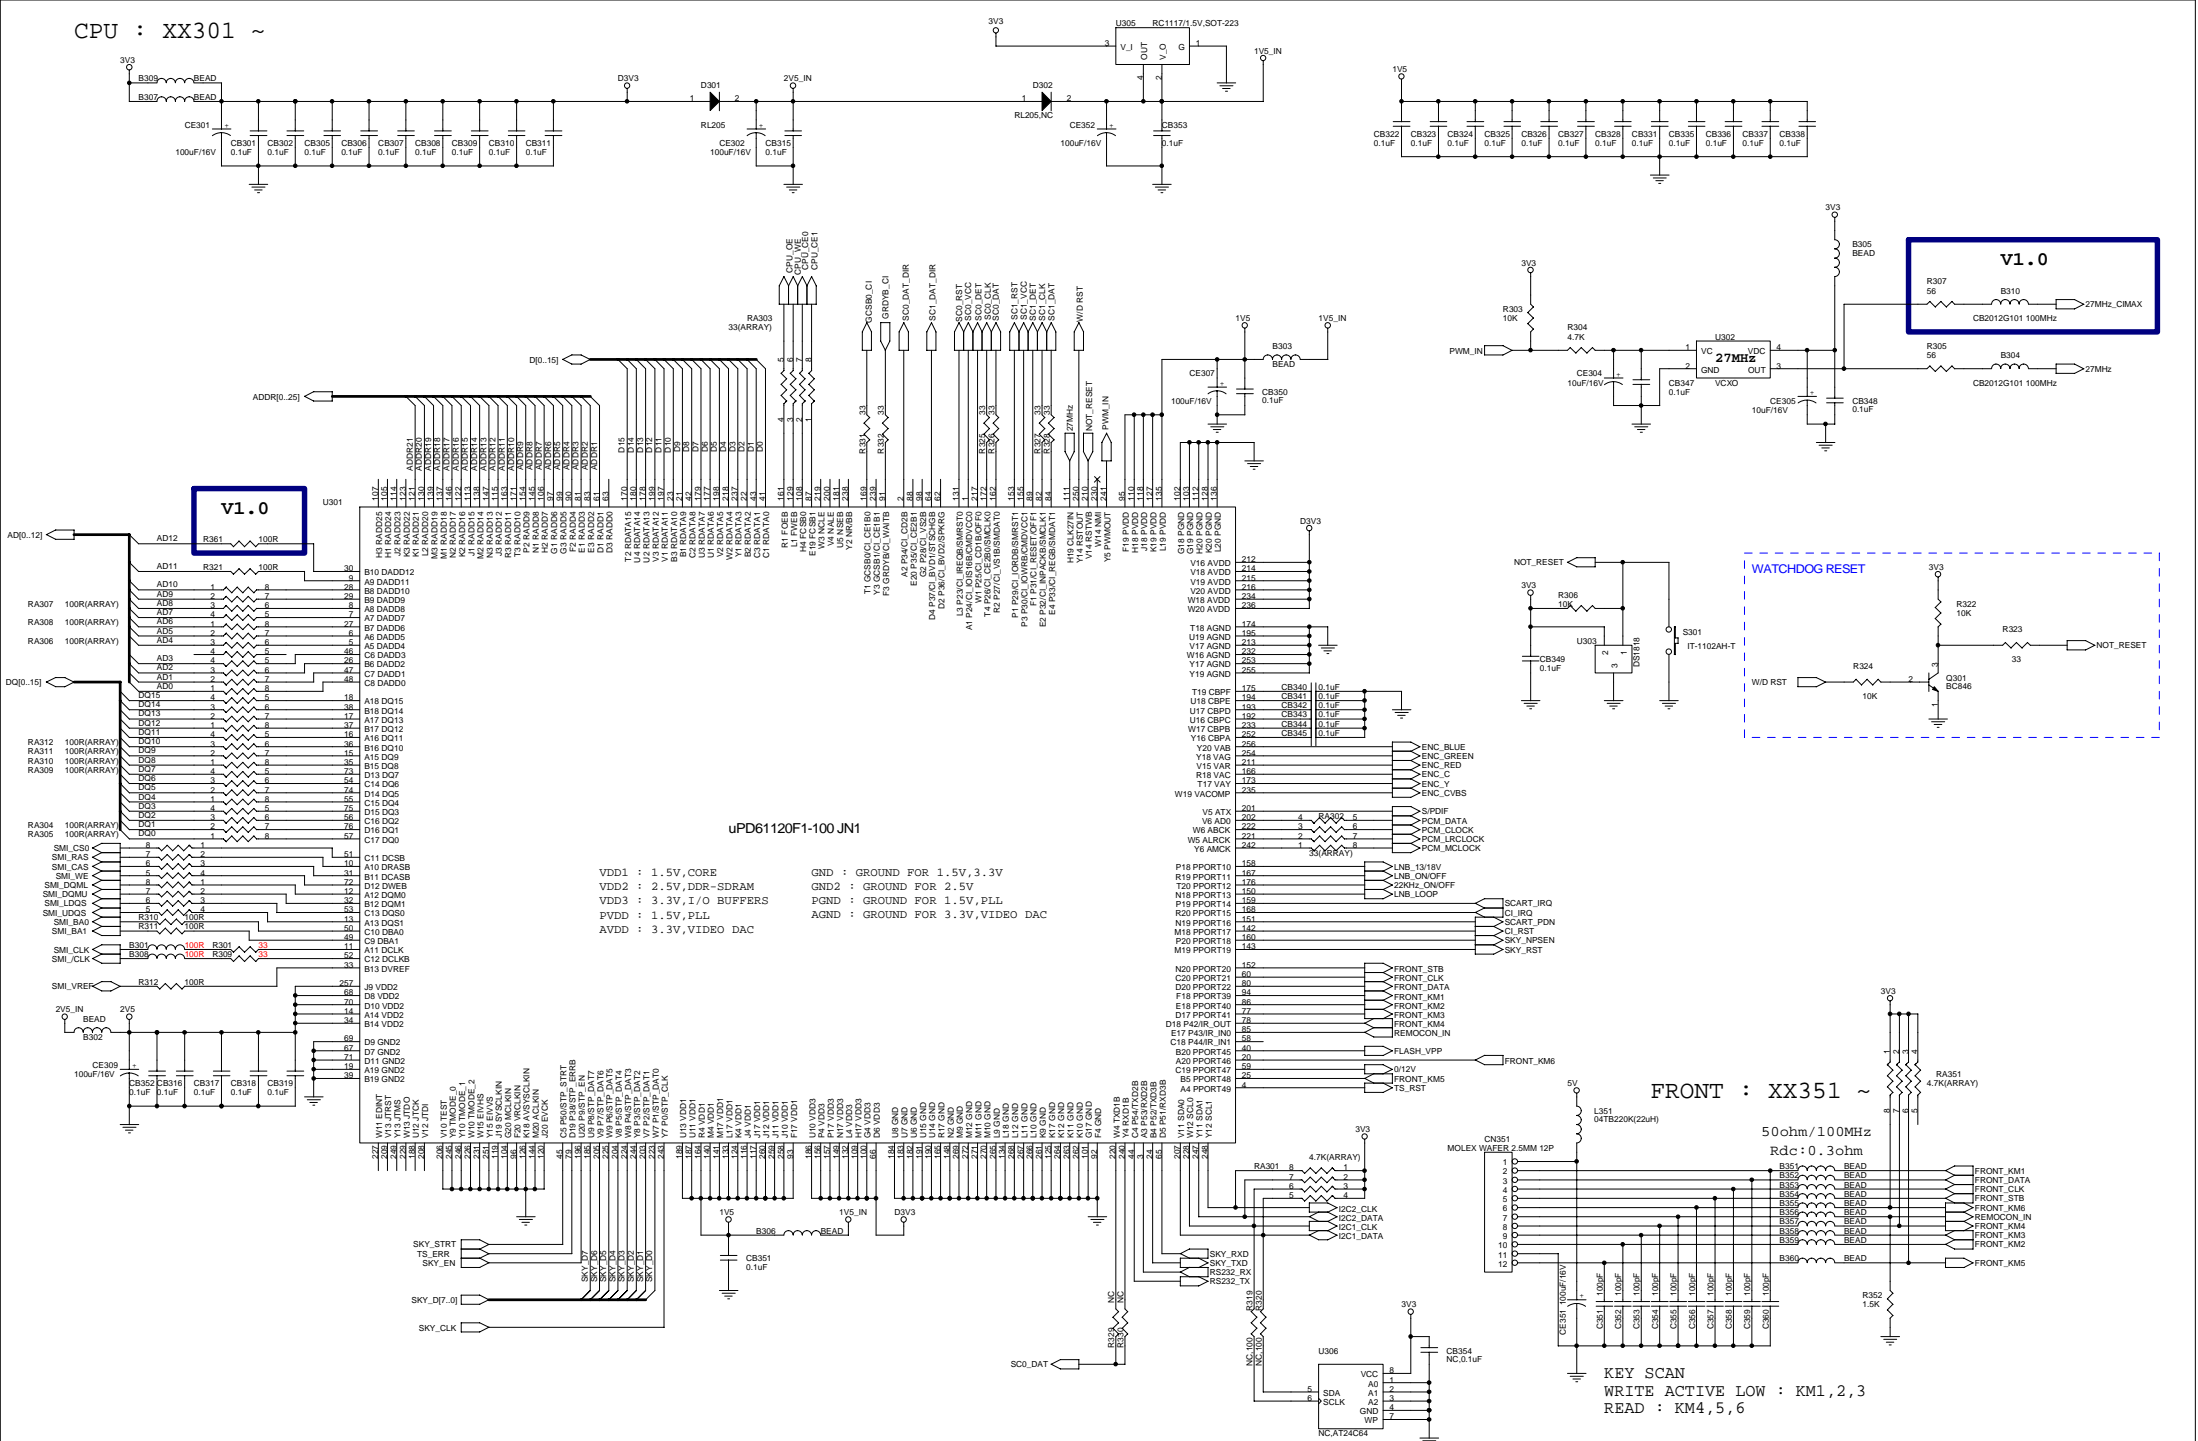

TUNER : XX101 ~

LNB : XX151 ~

POWER : XX901 ~

RS232 : XX951 ~

Arion Technology Inc.		
Title AF-8500MCISK		
Size	Document Number	Rev
Custom	01-TUNER & POWER&LNB&RS232	1.1
Date:	Thursday, April 14, 2005	Sheet 1 of 7

CIMAX & CAM : XX201 ~

CPU : XX301 ~

SDRAM : XX371 ~

FLASH : XX381 ~

STRAP PIN

5-4,2-1==>Write Mode
6-5,3-2==>Booting Mode

SCART : XX751 ~

FILTER : XX701 ~

- 1. SCART_PDN : LOW=STAN-BY , HIGH= AK4702 ACTIVE
- 2. 0/12V : LOW=0V, HIGH=12V

SPDIF : XX771 ~

RCA & 0/12V: XX781 ~

RF_MOD : XX801 ~