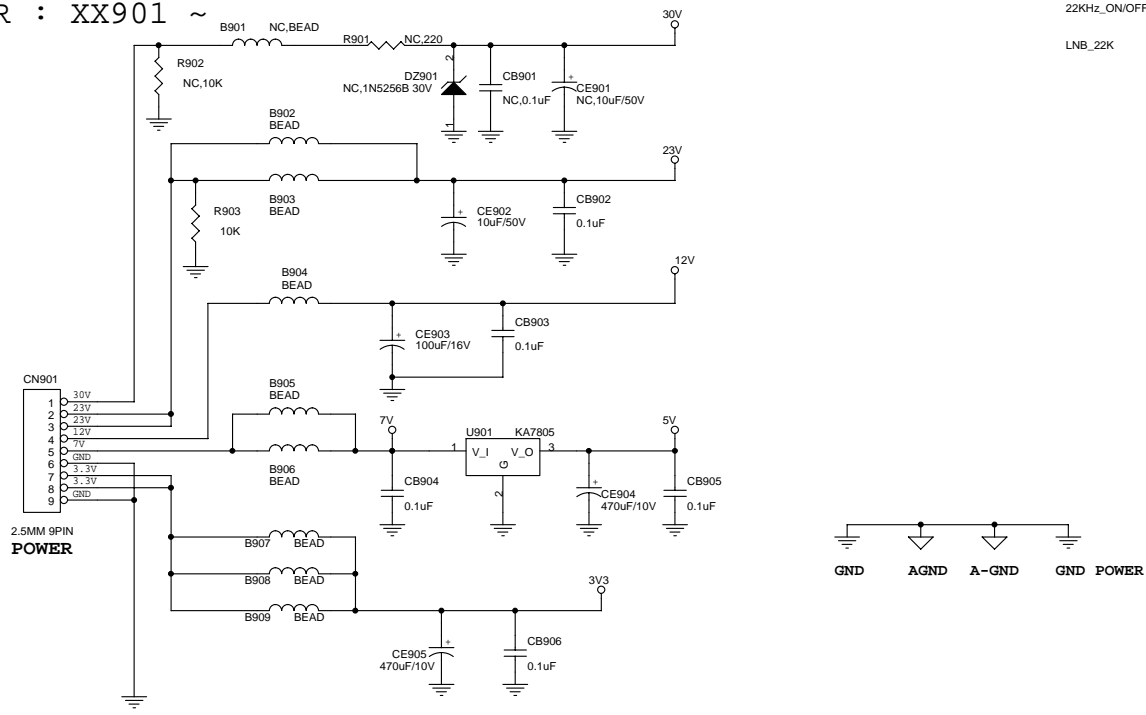

TUNER : XX101 ~

LNB : XX151 ~

POWER : XX901 ~

RS232 : XX951 ~

Arion Technology Inc.		
Title AF-8500MCISK		
Size	Document Number	Rev
Custom	01-TUNER & POWER&LNB&RS232	1.1
Date:	Thursday, April 14, 2005	Sheet 1 of 7

CIMAX & CAM : XX201 ~

CPU : XX301 ~

SDRAM : XX371 ~

FLASH : XX381 ~

STRAP PIN

5-4,2-1==>Write Mode
6-5,3-2==>Booting Mode

SCART : XX751 ~

FILTER : XX701 ~

- 1. SCART_PDN : LOW=STAN-BY , HIGH= AK4702 ACTIVE
- 2. 0/12V : LOW=0V, HIGH=12V

SPDIF : XX771 ~

RCA & 0/12V: XX781 ~

RF_MOD : XX801 ~