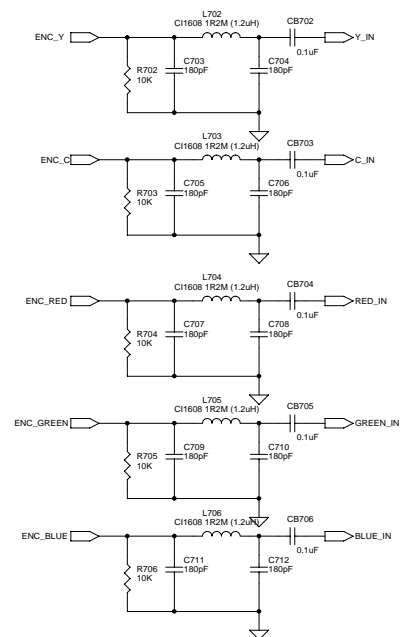

CIMAX & CAM : XX201 ~

CPU : XX301 ~

SDRAM : XX371 ~

FLASH : XX381 ~

STRAP PIN

5-4,2-1==>Write Mode
6-5,3-2==>Booting Mode

SCART : XX751 ~

FILTER : XX701 ~

- 1. SCART_PDN : LOW=STAN-BY , HIGH= AK4702 ACTIVE
- 2. 0/12V : LOW=0V, HIGH=12V

SPDIF : XX771 ~

RCA & 0/12V: XX781 ~

RF_MOD : XX801 ~