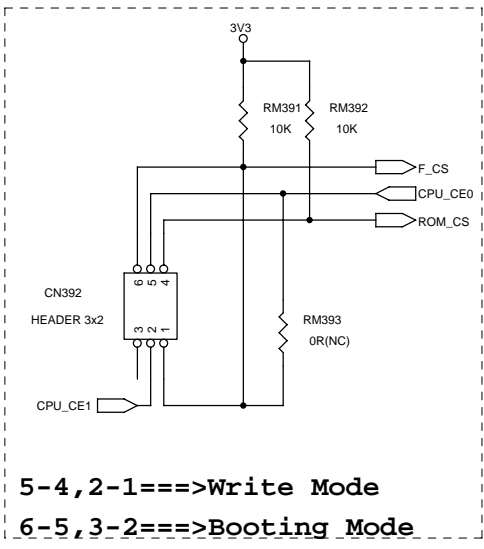

CIMAX & CAM : XX201 ~

CPU : XX301 ~

SDRAM : XX371 ~

FLASH : XX381 ~

STRAP PIN

5-4,2-1==>Write Mode
6-5,3-2==>Booting Mode

SCART : XX751 ~

FILTER : XX701 ~

- 1. SCART_PDN : LOW=STAN-BY , HIGH= AK4702 ACTIVE
- 2. 0/12V : LOW=0V, HIGH=12V

SPDIF : XX771 ~

RCA & 0/12V: XX781 ~

RF_MOD : XX801 ~