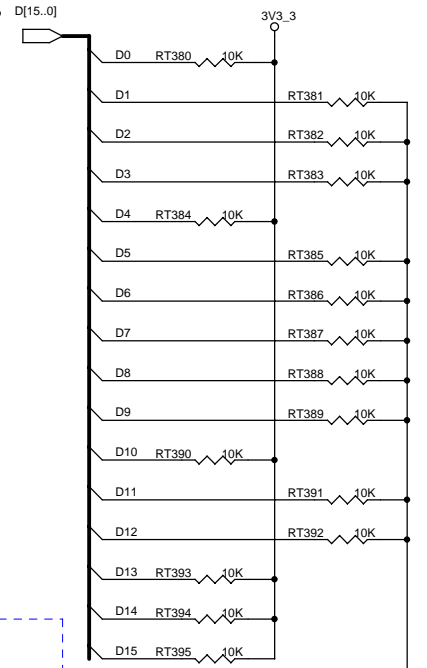

TUNER : XX101 ~

LNB : XX151 ~

POWER : XX901 ~

RS232 : XX951 ~

Arion Technology Inc.		
Title AF-8500MCISK		
Size	Document Number	Rev
Custom	01-TUNER & POWER&LNB&RS232	1.1
Date:	Thursday, April 14, 2005	Sheet 1 of 7

CIMAX & CAM : XX201 ~

CPU : XX301 ~

SDRAM : XX371 ~

FLASH : XX381 ~

STRAP PIN

5-4,2-1==>Write Mode
6-5,3-2==>Booting Mode

SCART : XX751 ~

FILTER : XX701 ~

- 1. SCART_PDN : LOW=STAN-BY , HIGH= AK4702 ACTIVE
- 2. 0/12V : LOW=0V, HIGH=12V

SPDIF : XX771 ~

RCA & 0/12V: XX781 ~

RF_MOD : XX801 ~