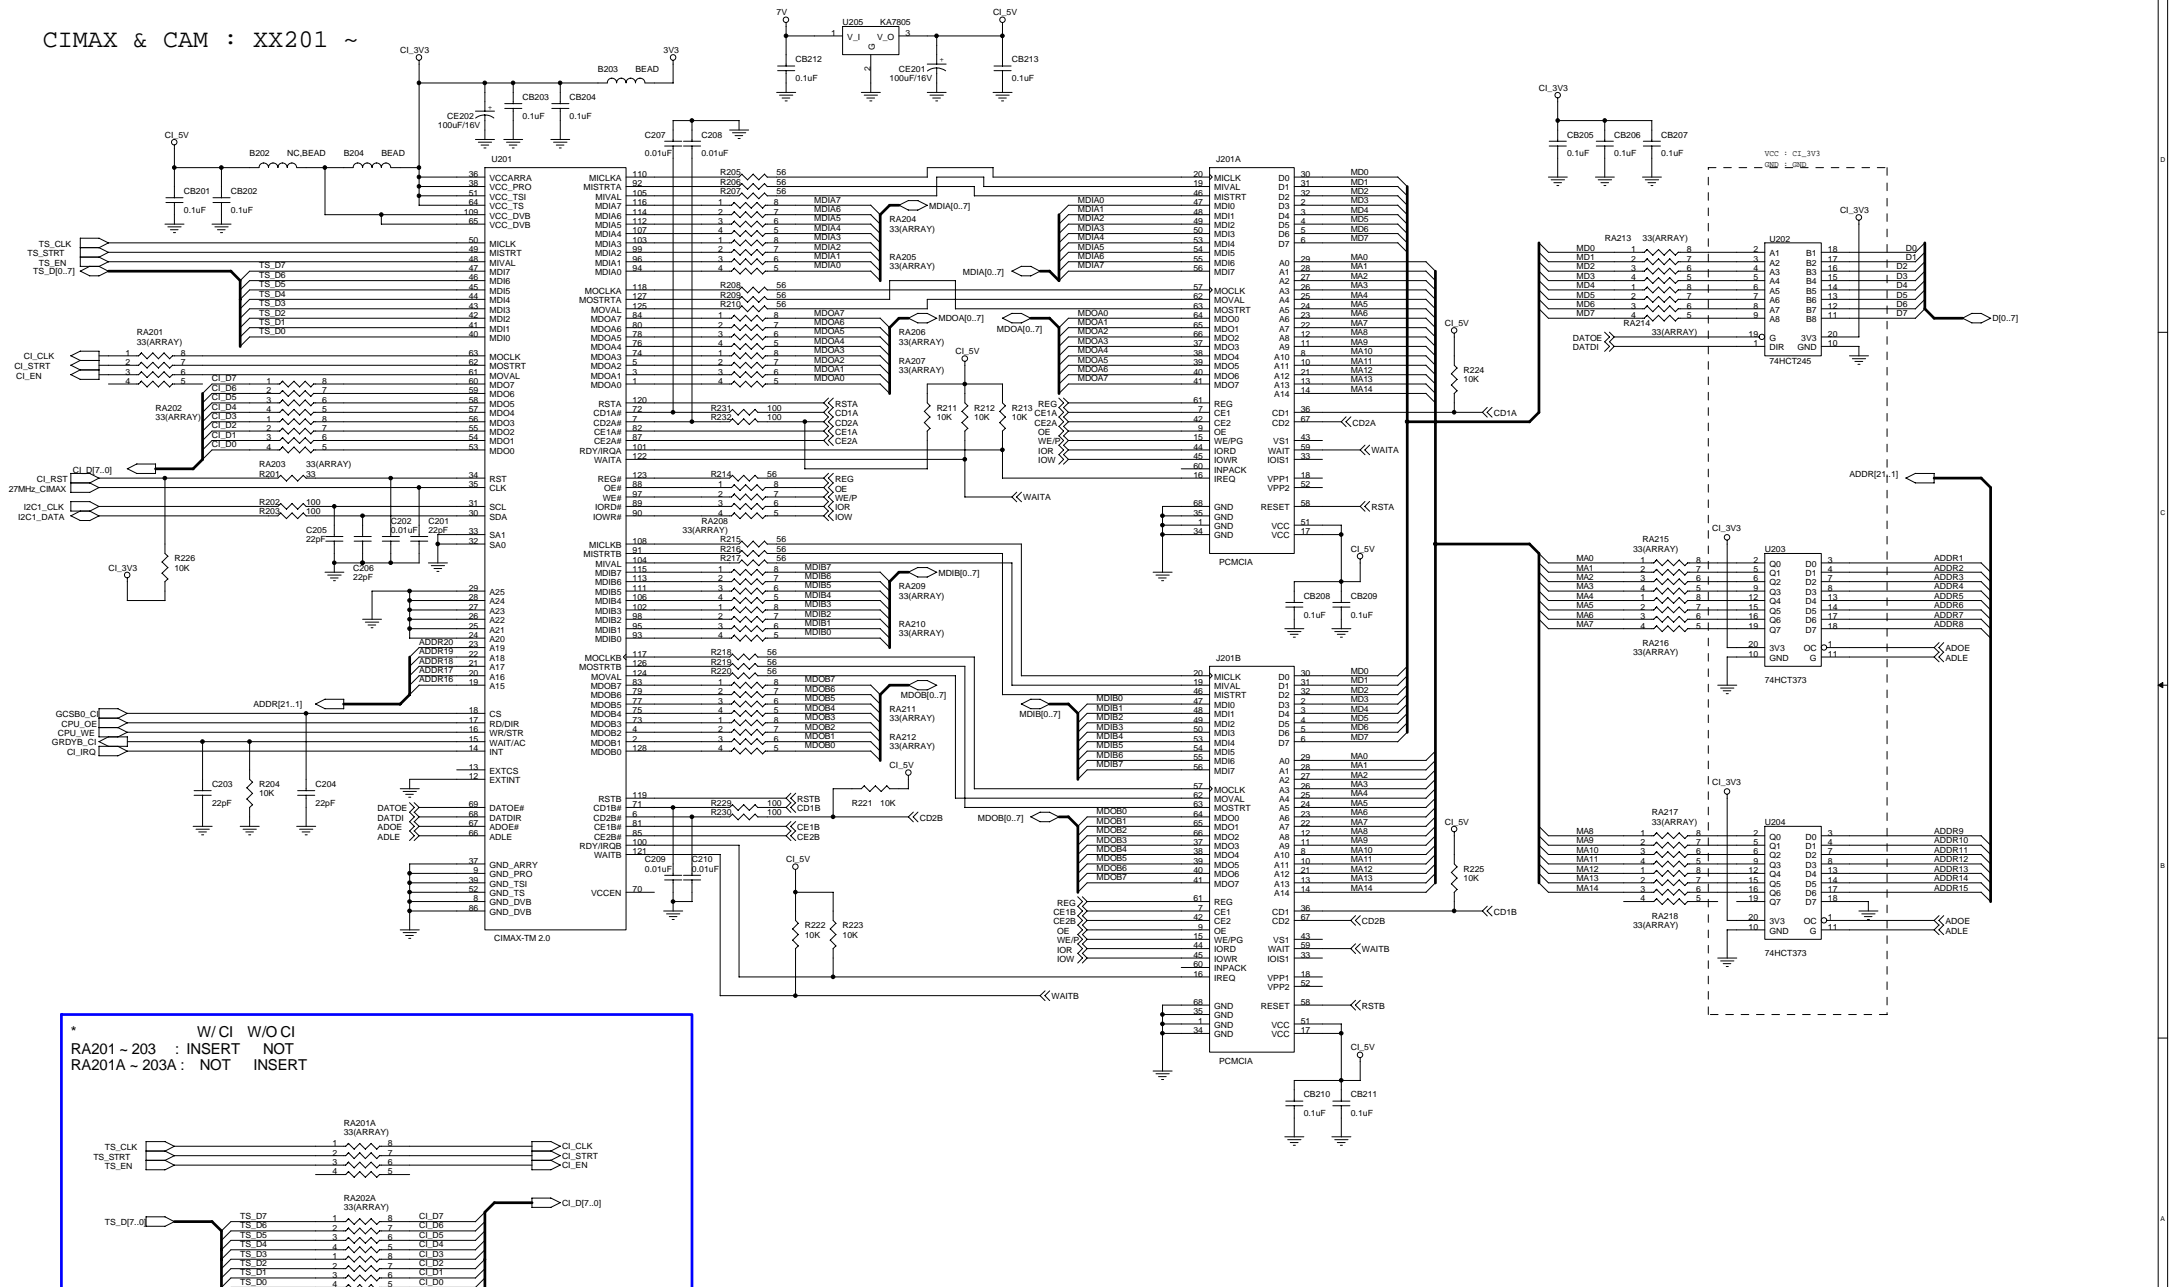

TUNER : XX101 ~

LNB : XX151 ~

POWER : XX901 ~

RS232 : XX951 ~

Arion Technology Inc.		
Title AF-8500MCISK		
Size	Document Number	Rev
Custom	01-TUNER & POWER&LNB&RS232	1.1
Date:	Thursday, April 14, 2005	Sheet 1 of 7

CIMAX & CAM : XX201 ~

CPU : XX301 ~

SDRAM : XX371 ~

FLASH : XX381 ~

STRAP PIN

5-4,2-1==>Write Mode
6-5,3-2==>Booting Mode

SCART : XX751 ~

FILTER : XX701 ~

- 1. SCART_PDN : LOW=STAN-BY , HIGH= AK4702 ACTIVE
- 2. 0/12V : LOW=0V, HIGH=12V

SPDIF : XX771 ~

RCA & 0/12V: XX781 ~

RF_MOD : XX801 ~