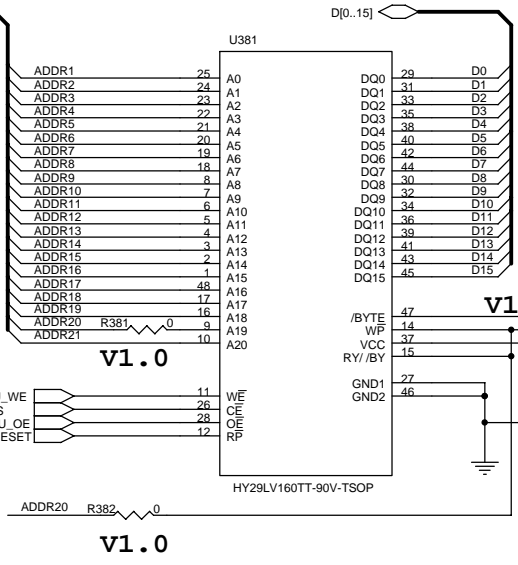

CIMAX & CAM : XX201 ~

CPU : XX301 ~

SDRAM : XX371 ~

FLASH : XX381 ~

STRAP PIN

5-4,2-1==>Write Mode
6-5,3-2==>Booting Mode

SCART : XX751 ~

FILTER : XX701 ~

- 1. SCART_PDN : LOW=STAN-BY , HIGH= AK4702 ACTIVE
- 2. 0/12V : LOW=0V, HIGH=12V

SPDIF : XX771 ~

RCA & 0/12V: XX781 ~

RF_MOD : XX801 ~