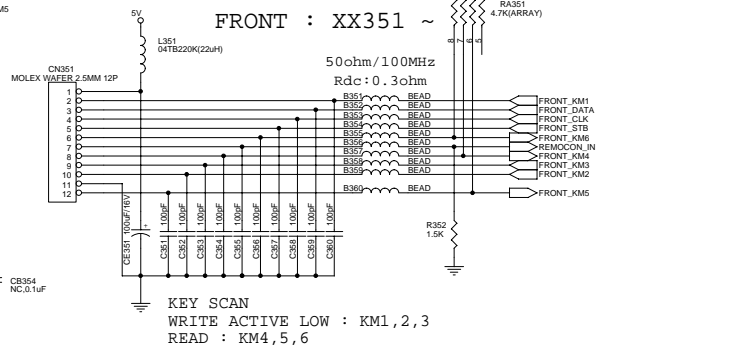

TUNER : XX101 ~

LNB : XX151 ~

POWER : XX901 ~

RS232 : XX951 ~

Arion Technology Inc.		
Title AF-8500MCISK		
Size	Document Number	Rev
Custom	01-TUNER & POWER&LNB&RS232	1.1
Date:	Thursday, April 14, 2005	Sheet 1 of 7

CIMAX & CAM : XX201 ~

CPU : XX301 ~

SDRAM : XX371 ~

FLASH : XX381 ~

STRAP PIN

5-4,2-1==>Write Mode
6-5,3-2==>Booting Mode

SCART : XX751 ~

FILTER : XX701 ~

- 1. SCART_PDN : LOW=STAN-BY , HIGH= AK4702 ACTIVE
- 2. 0/12V : LOW=0V, HIGH=12V

SPDIF : XX771 ~

RCA & 0/12V: XX781 ~

RF_MOD : XX801 ~