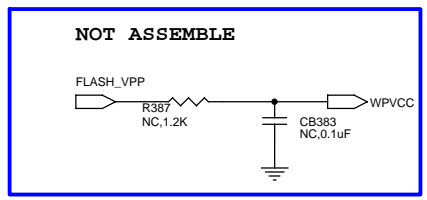

CIMAX & CAM : XX201 ~

CPU : XX301 ~

SDRAM : XX371 ~

FLASH : XX381 ~

STRAP PIN

5-4,2-1==>Write Mode
6-5,3-2==>Booting Mode

SCART : XX751 ~

FILTER : XX701 ~

- 1. SCART_PDN : LOW=STAN-BY , HIGH= AK4702 ACTIVE
- 2. 0/12V : LOW=0V, HIGH=12V

SPDIF : XX771 ~

RCA & 0/12V: XX781 ~

RF_MOD : XX801 ~