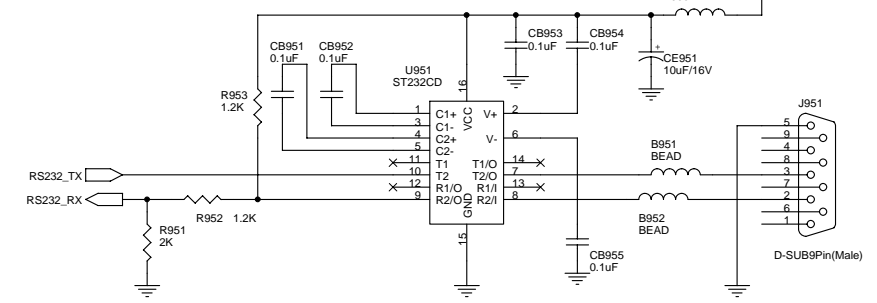

TUNER : XX101 ~

LNB : XX151 ~

POWER : XX901 ~

RS232 : XX951 ~

Arion Technology Inc.		
Title AF-8500MCISK		
Size	Document Number	Rev
Custom	01-TUNER & POWER&LNB&RS232	1.1
Date:	Thursday, April 14, 2005	Sheet 1 of 7

CIMAX & CAM : XX201 ~

CPU : XX301 ~

SDRAM : XX371 ~

FLASH : XX381 ~

STRAP PIN

5-4,2-1==>Write Mode
6-5,3-2==>Booting Mode

SCART : XX751 ~

FILTER : XX701 ~

- 1. SCART_PDN : LOW=STAN-BY , HIGH= AK4702 ACTIVE
- 2. 0/12V : LOW=0V, HIGH=12V

SPDIF : XX771 ~

RCA & 0/12V: XX781 ~

RF_MOD : XX801 ~