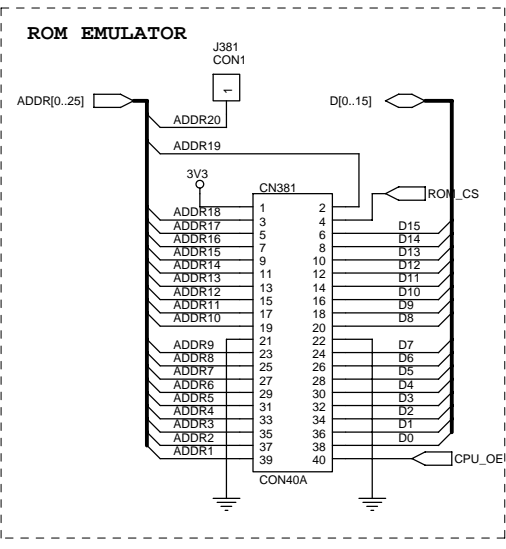

CIMAX & CAM : XX201 ~

CPU : XX301 ~

SDRAM : XX371 ~

FLASH : XX381 ~

STRAP PIN

5-4,2-1==>Write Mode
6-5,3-2==>Booting Mode

SCART : XX751 ~

FILTER : XX701 ~

- 1. SCART_PDN : LOW=STAN-BY , HIGH= AK4702 ACTIVE
- 2. 0/12V : LOW=0V, HIGH=12V

SPDIF : XX771 ~

RCA & 0/12V: XX781 ~

RF_MOD : XX801 ~