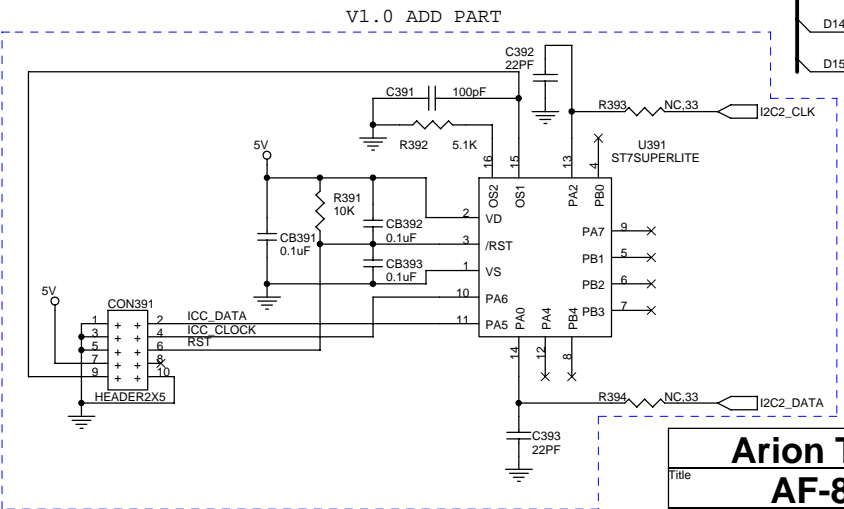

CIMAX & CAM : XX201 ~

CPU : XX301 ~

SDRAM : XX371 ~

FLASH : XX381 ~

STRAP PIN

5-4,2-1==>Write Mode
6-5,3-2==>Booting Mode

SCART : XX751 ~

FILTER : XX701 ~

- 1. SCART_PDN : LOW=STAN-BY , HIGH= AK4702 ACTIVE
- 2. 0/12V : LOW=0V, HIGH=12V

SPDIF : XX771 ~

RCA & 0/12V: XX781 ~

RF_MOD : XX801 ~