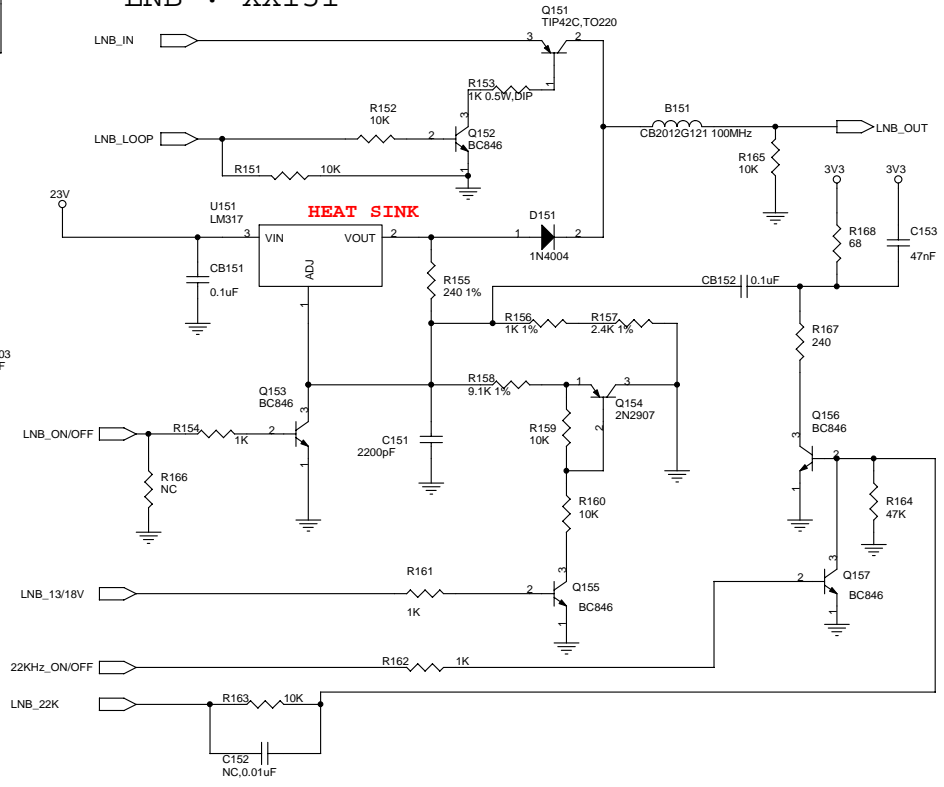

TUNER : XX101 ~

LNB : XX151 ~

POWER : XX901 ~

RS232 : XX951 ~

Arion Technology Inc.		
Title AF-8500MCISK		
Size	Document Number	Rev
Custom	01-TUNER & POWER&LNB&RS232	1.1
Date:	Thursday, April 14, 2005	Sheet 1 of 7

CIMAX & CAM : XX201 ~

CPU : XX301 ~

SDRAM : XX371 ~

FLASH : XX381 ~

STRAP PIN

5-4,2-1==>Write Mode
6-5,3-2==>Booting Mode

SCART : XX751 ~

FILTER : XX701 ~

- 1. SCART_PDN : LOW=STAN-BY , HIGH= AK4702 ACTIVE
- 2. 0/12V : LOW=0V, HIGH=12V

SPDIF : XX771 ~

RCA & 0/12V: XX781 ~

RF_MOD : XX801 ~