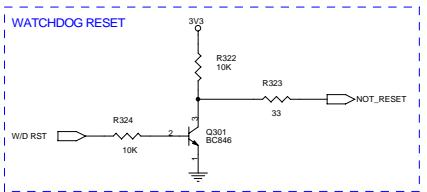

TUNER : XX101 ~

LNB : XX151 ~

POWER : XX901 ~

RS232 : XX951 ~

Arion Technology Inc.		
Title AF-8500MCISK		
Size	Document Number	Rev
Custom	01-TUNER & POWER&LNB&RS232	1.1
Date:	Thursday, April 14, 2005	Sheet 1 of 7

CIMAX & CAM : XX201 ~

CPU : XX301 ~

SDRAM : XX371 ~

FLASH : XX381 ~

STRAP PIN

5-4,2-1==>Write Mode
6-5,3-2==>Booting Mode

SCART : XX751 ~

FILTER : XX701 ~

- 1. SCART_PDN : LOW=STAN-BY , HIGH= AK4702 ACTIVE
- 2. 0/12V : LOW=0V, HIGH=12V

SPDIF : XX771 ~

RCA & 0/12V: XX781 ~

RF_MOD : XX801 ~