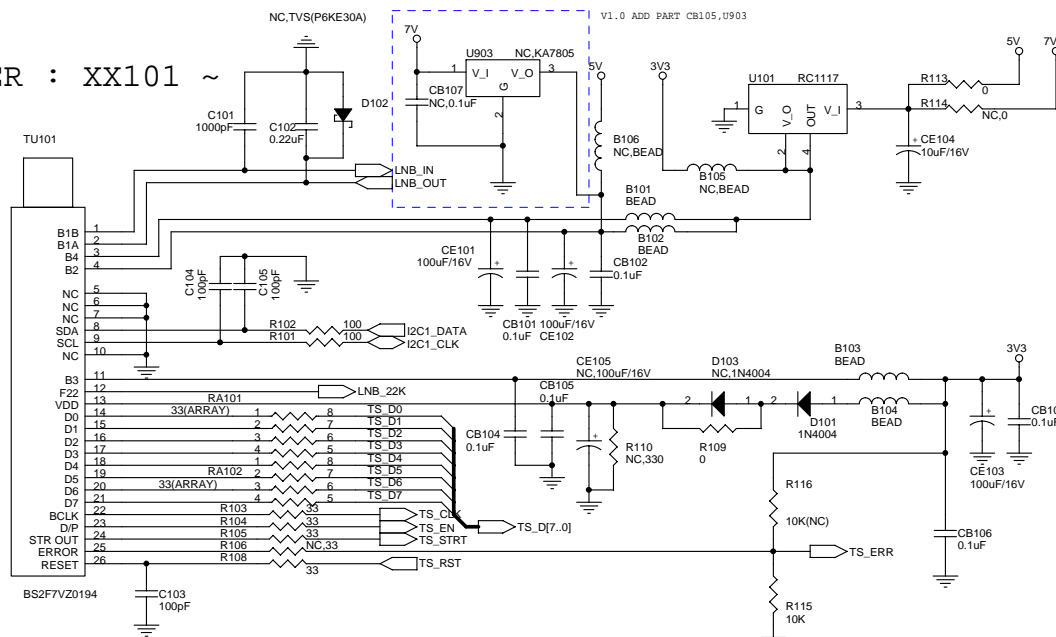

TUNER : XX101 ~

LNB : XX151 ~

POWER : XX901 ~

RS232 : XX951 ~

Arion Technology Inc.		
Title AF-8500MCISK		
Size	Document Number	Rev
Custom	01-TUNER & POWER&LNB&RS232	1.1
Date:	Thursday, April 14, 2005	Sheet 1 of 7

CIMAX & CAM : XX201 ~

CPU : XX301 ~

SDRAM : XX371 ~

FLASH : XX381 ~

STRAP PIN

5-4,2-1==>Write Mode
6-5,3-2==>Booting Mode

SCART : XX751 ~

FILTER : XX701 ~

- 1. SCART_PDN : LOW=STAN-BY , HIGH= AK4702 ACTIVE
- 2. 0/12V : LOW=0V, HIGH=12V

SPDIF : XX771 ~

RCA & 0/12V: XX781 ~

RF_MOD : XX801 ~