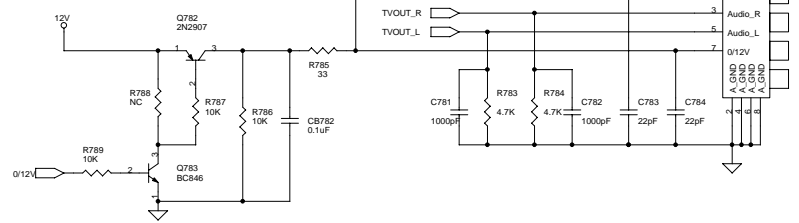

CIMAX & CAM : XX201 ~

CPU : XX301 ~

SDRAM : XX371 ~

FLASH : XX381 ~

STRAP PIN

5-4,2-1==>Write Mode
6-5,3-2==>Booting Mode

SCART : XX751 ~

FILTER : XX701 ~

- 1. SCART_PDN : LOW=STAN-BY , HIGH= AK4702 ACTIVE
- 2. 0/12V : LOW=0V, HIGH=12V

SPDIF : XX771 ~

RCA & 0/12V: XX781 ~

RF_MOD : XX801 ~