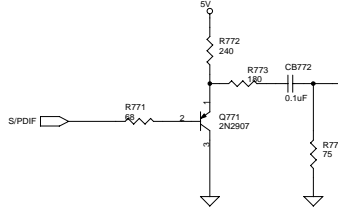

CIMAX & CAM : XX201 ~

CPU : XX301 ~

SDRAM : XX371 ~

FLASH : XX381 ~

STRAP PIN

5-4,2-1==>Write Mode
6-5,3-2==>Booting Mode

SCART : XX751 ~

FILTER : XX701 ~

- 1. SCART_PDN : LOW=STAN-BY , HIGH= AK4702 ACTIVE
- 2. 0/12V : LOW=0V, HIGH=12V

SPDIF : XX771 ~

RCA & 0/12V: XX781 ~

RF_MOD : XX801 ~