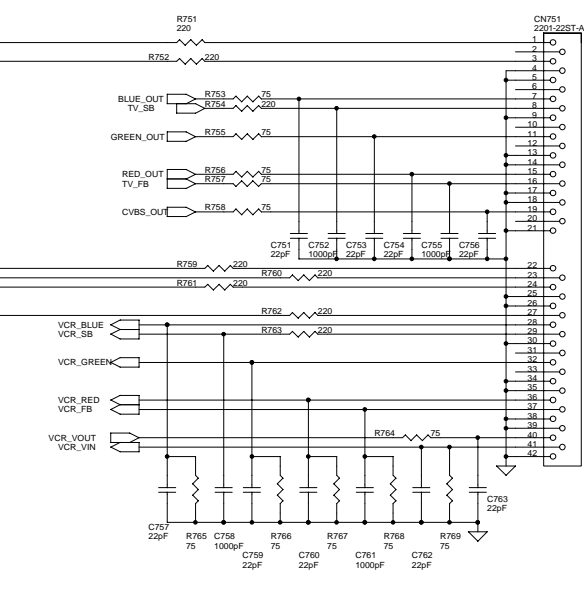

CIMAX & CAM : XX201 ~

CPU : XX301 ~

SDRAM : XX371 ~

FLASH : XX381 ~

STRAP PIN

5-4,2-1==>Write Mode
6-5,3-2==>Booting Mode

SCART : XX751 ~

FILTER : XX701 ~

- 1. SCART_PDN : LOW=STAN-BY , HIGH= AK4702 ACTIVE
- 2. 0/12V : LOW=0V, HIGH=12V

SPDIF : XX771 ~

RCA & 0/12V: XX781 ~

RF_MOD : XX801 ~