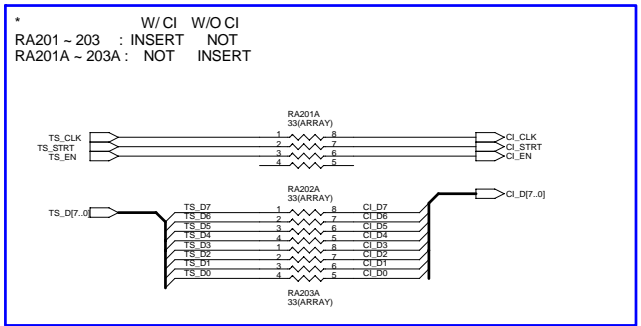

TUNER : XX101 ~

LNB : XX151 ~

POWER : XX901 ~

RS232 : XX951 ~

Arion Technology Inc.		
Title AF-8500MCISK		
Size	Document Number	Rev
Custom	01-TUNER & POWER&LNB&RS232	1.1
Date:	Thursday, April 14, 2005	Sheet 1 of 7

CIMAX & CAM : XX201 ~

CPU : XX301 ~

SDRAM : XX371 ~

FLASH : XX381 ~

STRAP PIN

5-4,2-1==>Write Mode
6-5,3-2==>Booting Mode

SCART : XX751 ~

FILTER : XX701 ~

- 1. SCART_PDN : LOW=STAN-BY , HIGH= AK4702 ACTIVE
- 2. 0/12V : LOW=0V, HIGH=12V

SPDIF : XX771 ~

RCA & 0/12V: XX781 ~

RF_MOD : XX801 ~